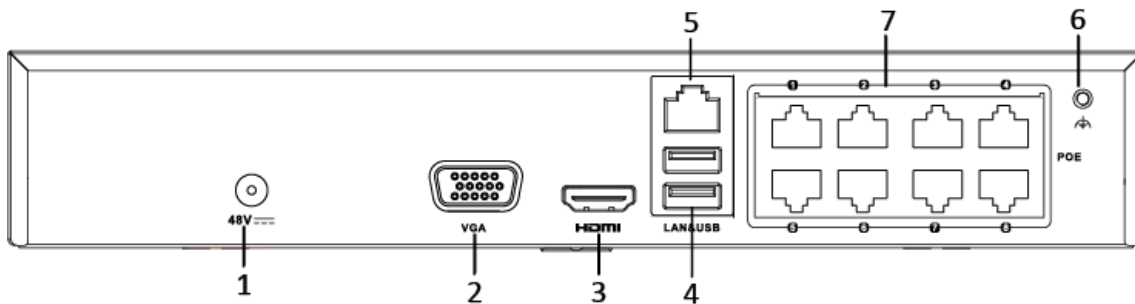

Physical Interfaces

Index	Name	Index	Name
1	Power Supply	5	LAN Network Interface
2	VGA Interface	6	Ground
3	HDMI Interface	7	Network Interfaces with PoE function (4 interfaces for DS-7104NI-Q1/4P/M and 8 interfaces for DS-7108NI-Q1/8P/M))
4	USB Interface